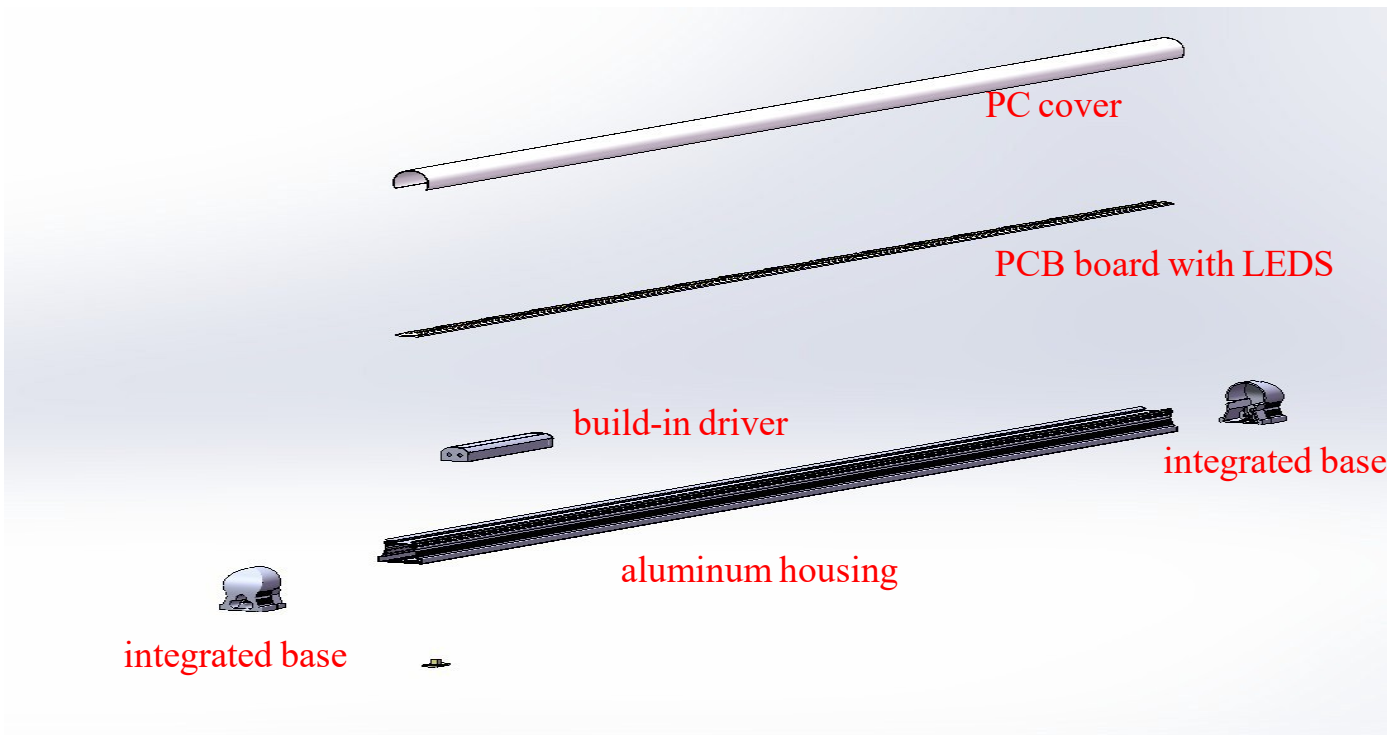

ORDERING GUIDE

Example: MC-INT4F-24XX				
PRODUC	SIZE	Wattage	First X	First X
INT	4F	30	C	Color/CCT
INT INTEGRATED	2F 2FT 4F 4FT 15F 5FT 6F 6FT 8F 8FT	15W 24W 30W 40W 48W 60W 72W	S S= Stripy C C=Clear M M=Frosted	A 3000K B 3500K C 4000K D 5000K H 5700K E 6000K M 3000K-4000K-5000K-6000K

CUT SHEET

CCT tunable switch