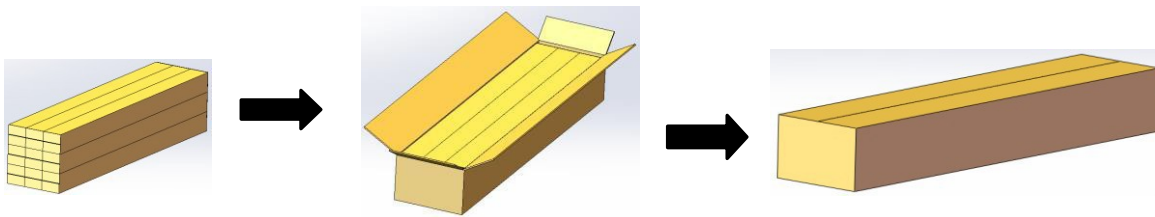

PACKAGING INFORMATION

Size	Packing Detail				
	L(mm)	W(mm)	H(mm)	PC/CTN	GW(Kg)
4FT	1250	220	235	25PC	11.1kg
5FT	1520	220	235	25PC	12.5
6FT	1820	220	235	25PC	15.5
8FT	2445	220	190	20PC	13

Web: <https://brightledtx.com/>

Tel.: (281) 601-1133

ADD: 13746 Pike Rd, Missouri City, TX 77489, USA.