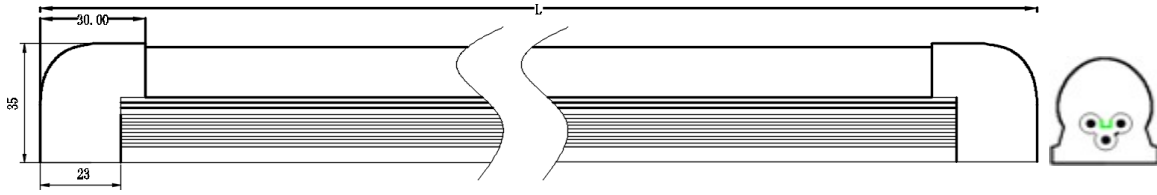

PERFORMANCE SUMMARY

Construction & Materials				
Diffuser	Clear,Stripy or frosted PC cover			
Housing	aluminum			
Finish	PC cover & aluminum body			
Environmental System				
Work Environment	Suitable for dry and damp location			
Operating Temperature	-20°C to 45°C			
Parameter				
CRI	>80			
Efficacy	130lm/w			
CCT	4CCT Selectable: 3000K-4000K-5000K-6500K Or 3000K-4000K-5000K-6000K			
Input Voltage	100-277Vac; 50/60HZ			
Size/Wattage/Certification/ Max connection	2FT	15W	ETL,cETL	22PCS@120V;44PCS@220V
	4FT	24W	DLC5.1, ETL,cETL	14PCS@120V;27PCS@220V
	4FT	30W	ETL,cETL	11PCS@120V;22PCS@220V
	5FT	40W	ETL,cETL	9PCS@120V;18PCS@220V
	6FT	48W	ETL,cETL	7PCS@120V;14PCS@220V
	8FT	60W	DLC5.1, ETL,cETL	6PCS@120V;12PCS@220V
	8FT	72W	DLC5.1, ETL,cETL	4PCS@120V;9PCS@220V
Base	Integrated base			

INSTALLED OPTIONS

Image	Description	Note
	Metal clips for installation: 2FT/4FT/5FT:2PCS 6FT:3PCS;8FT:4PCS	Standard
	UL input cable,25CM	Standard
	Semaless middle hard connector	Standard
	Extend cascade cable: 1FT-10FT	Option
	UL input cable with switch	Option

ORDERING GUIDE

Example: MC-INT4F-24XX				
PRODUC	SIZE	Wattage	First X	First X
INT	4F	<input type="text" value="30"/>	C	<input type="text" value="Color/CCT"/>
INT INTEGRATED	2F 2FT 4F 4FT 15F 5FT 6F 6FT 8F 8FT	15W 24W 30W 40W 48W 60W 72W	S S= Stripy C C=Clear M M=Frosted	A 3000K B 3500K C 4000K D 5000K H 5700K E 6000K M 3000K-4000K-5000K-6000K

CUT SHEET

CCT tunable switch

DIMENSIONS (Unit: mm)

Length	Width	Height
600mm(23.6")	31mm (1.22")	35mm (1.38")
1200mm (47.2")	31mm (1.22")	35mm (1.38")
1500mm (59.1")	31mm (1.22")	35mm (1.38")
1800mm (70.9")	31mm (1.22")	35mm (1.38")
2400mm (94.5")	31mm (1.22")	35mm (1.38")