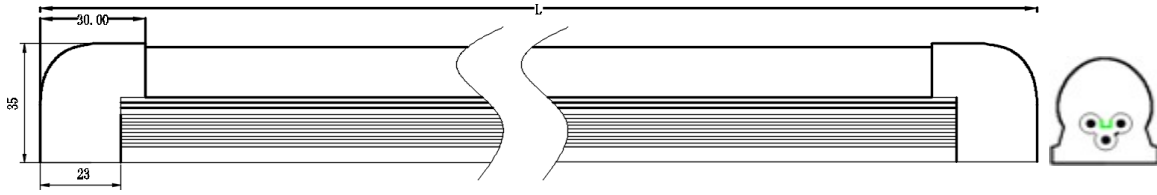

PERFORMANCE SUMMARY

Construction & Materials				
Diffuser	Clear, Stripy or frosted PC cover			
Housing	aluminum			
Finish	PC cover & aluminum body			
Environmental System				
Work Environment	Suitable for dry and damp location			
Operating Temperature	-20°C to 45°C			
Parameter				
CRI	>80			
Efficacy	130lm/w			
CCT	Single color: 3000K, 3500K, 4000K, 5000K, 5700K, 6000K, 6500K			
Input Voltage	100-277Vac; 50/60HZ			
Size/Wattage/Certification/ Max connection	2FT	15W	ETL,cETL	22PCS@120V;44PCS@220V
	4FT	24W	DLC5.1, ETL,cETL	14PCS@120V;27PCS@220V
	4FT	30W	ETL,cETL	11PCS@120V;22PCS@220V
	5FT	40W	ETL,cETL	9PCS@120V;18PCS@220V
	6FT	48W	ETL,cETL	7PCS@120V;14PCS@220V
	8FT	60W	DLC5.1, ETL,cETL	6PCS@120V;12PCS@220V
	8FT	72W	DLC5.1, ETL,cETL	4PCS@120V;9PCS@220V
Base	Integrated base			

INSTALLED OPTIONS

Image	Description	Note
	Metal clips for installation: 2FT/4FT/5FT:2PCS 6FT:3PCS;8FT:4PCS	Standard
	UL input cable,25CM	Standard
	Semaless middle hard connector	Standard
	Extend cascade cable: 1FT-10FT	Option
	UL input cable with switch	Option

ORDERING GUIDE

Example: MC-INT4F-24XX				
PRODUC	SIZE	Wattage	First X	First X
INT	4F	<input type="text" value="30"/>	C	<input type="text" value="Color/CCT"/>
INT INTEGRATED	2F 2FT 4F 4FT 15F 5FT 6F 6FT 8F 8FT	15W 24W 30W 40W 48W 60W 72W	S S= Stripy C C=Clear M M=Frosted	A 3000K B 3500K C 4000K D 5000K H 5700K E 6000K M 3000K-4000K-5000K-6000K

CUT SHEET

DIMENSIONS (Unit: mm)

Length	Width	Height
600mm(23.6")	31mm (1.22")	35mm (1.38")
1200mm (47.2")	31mm (1.22")	35mm (1.38")
1500mm (59.1")	31mm (1.22")	35mm (1.38")
1800mm (70.9")	31mm (1.22")	35mm (1.38")
2400mm (94.5")	31mm (1.22")	35mm (1.38")