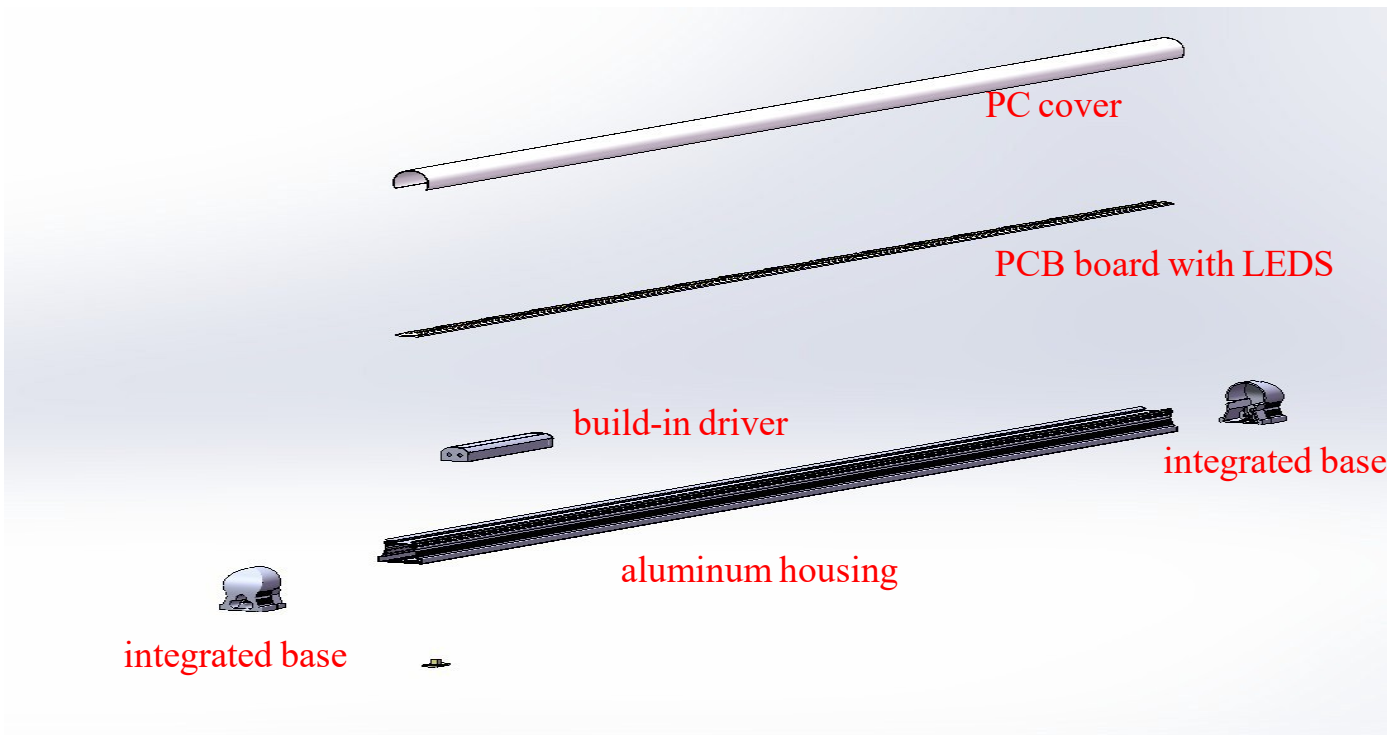

ORDERING GUIDE

Example: MC-INT4F-24XX				
PRODUC	SIZE	Wattage	First X	First X
INT	4F	30	C	Color/CCT
INT INTEGRATED	2F 2FT 4F 4FT 15F 5FT 6F 6FT 8F 8FT	15W 24W 30W 40W 48W 60W 72W	S S= Stripy C C=Clear M M=Frosted	A 3000K B 3500K C 4000K D 5000K H 5700K E 6000K M 3000K-4000K-5000K-6000K

CUT SHEET